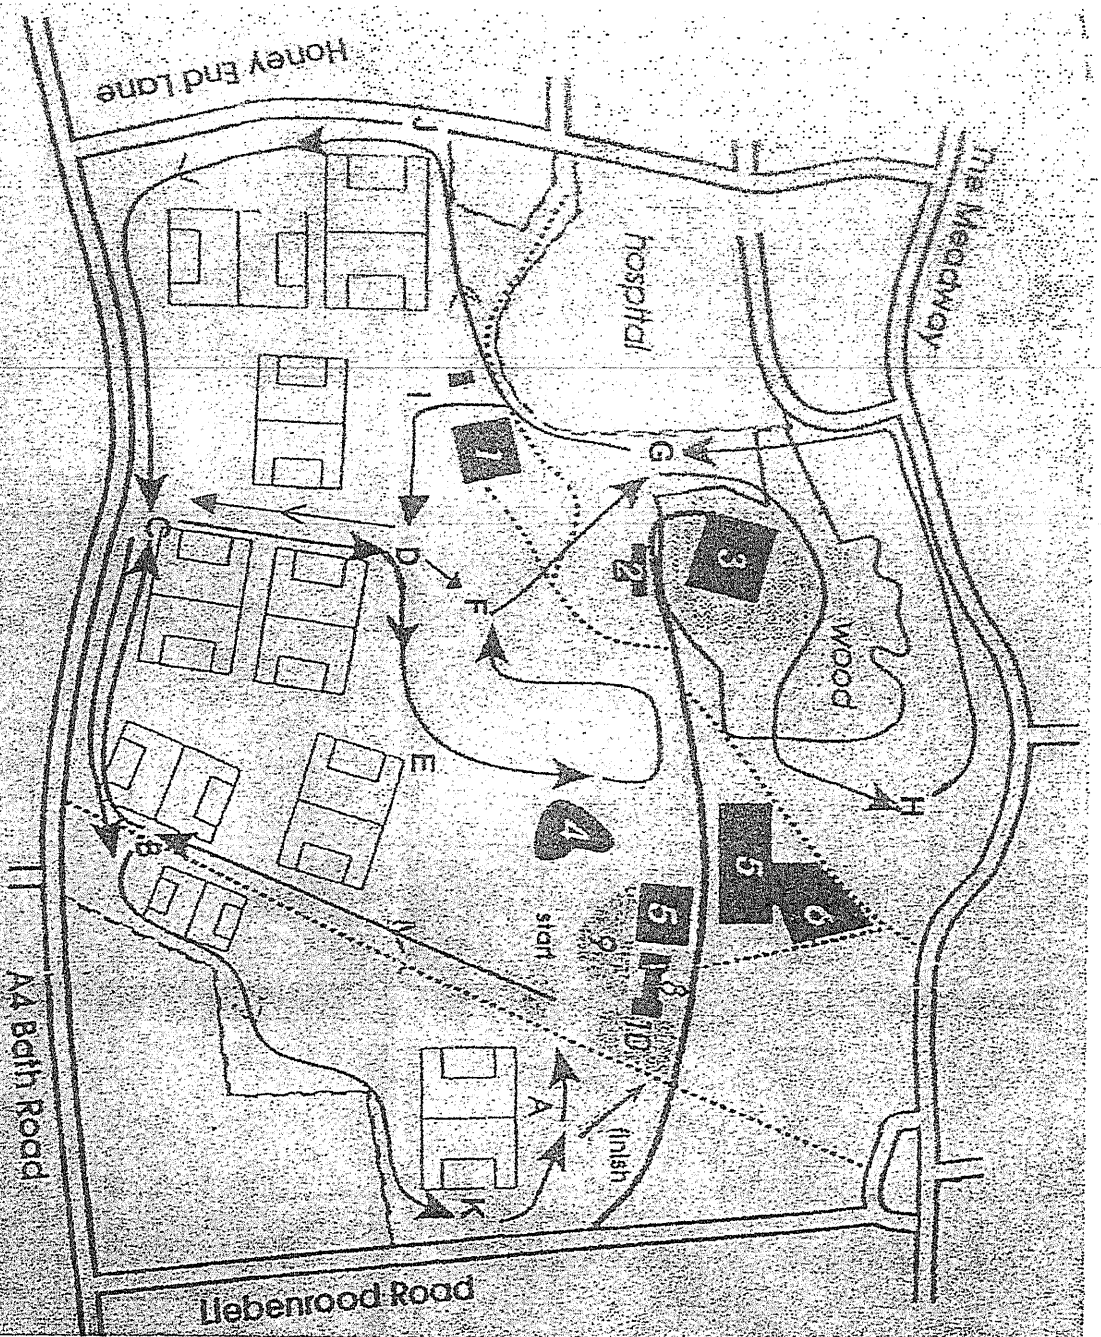

Prospect Park

- 1 – Bowling Green
- 2 – Mansion House
- 3 – Mansion House Car Park
- 4 – Pond
- 5 – Tennis Courts
- 6 – Childrens Playground
- 8 – Changing Rooms & Toilets
- 9 – Garden
- 10 – Car Park

Under 20/Senior/Vet Women – 6k

Start-B-C-D-F-G-H-G-I-D-F-G-H-G-J-C-B-K-Finish

Under 20/Senior/Vet Men – 10k

Start-B-C-D-E-F-G-H-G-I-C-B-K-A-B-C-D-E-F-G-H-G-J-C-B-K-Finish

Under 13 Girls & Under 13 Boys – 3.1k

Start-B-C-D-E-F-G-I-D-C-B-K-Finish

Under 15 Girls & Under 15 Boys – 4k

Start-B-C-D-E-F-G-J-C-B-K-Finish

Under 17 Women & Under 17 Men – 6k

Start-B-C-D-F-G-H-G-I-D-F-G-H-G-J-C-B-K-Finish

Timetable

11:30am	U20/SEN/VET WOMEN
12:15pm	U20/SEN/VET MEN
1:20pm	U13 GIRLS
1:40pm	U13 BOYS
2:00pm	U15 GIRLS
2:25pm	U15 BOYS
2:50pm	U17 WOMEN
2:50pm	U17 MEN